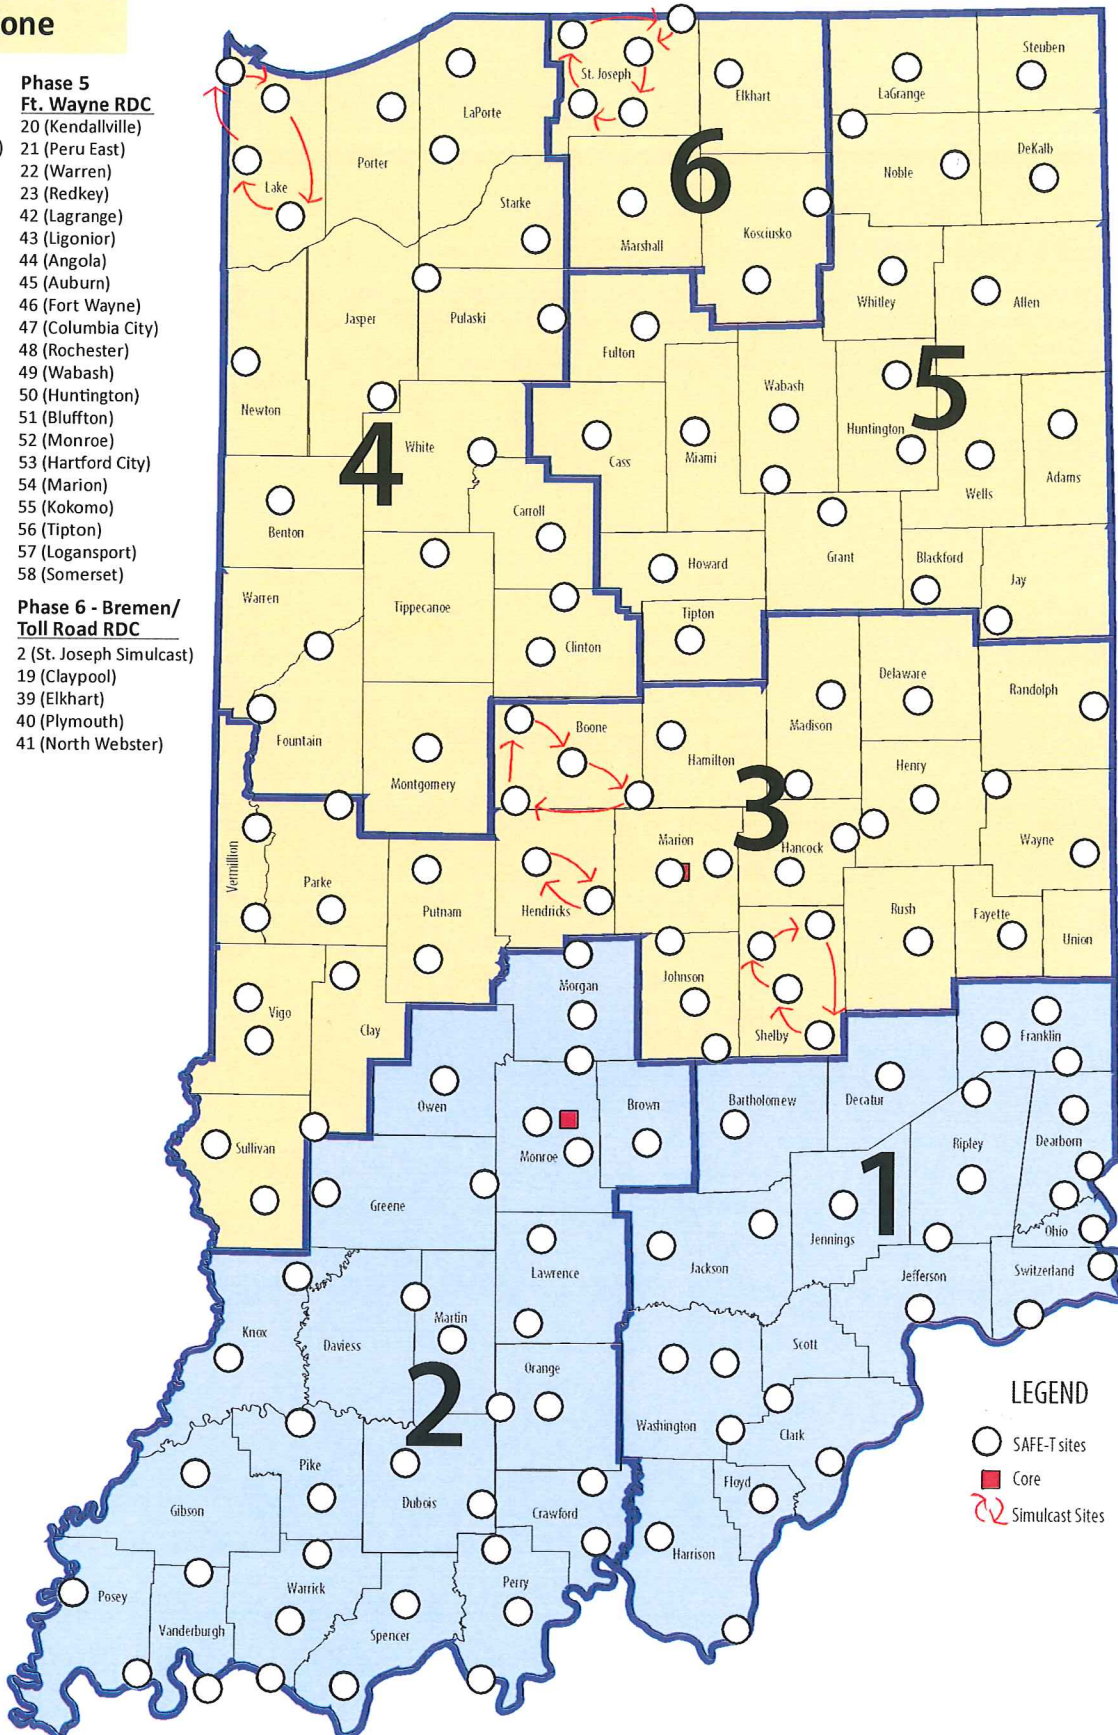

### Phase 3 Indianapolis RDC

- 3 (Boone Simulcast)
- 4 (Hendricks Simulcast)
- 5 (Shelby Simulcast)
- 27 (Newport)
- 28 (Marshall)
- 29 (Clinton)
- 30 (Terre Haute)
- 31 (Dalton)
- 32 (Hortonville)
- 33 (Pendleton)
- 34 (Jasonville)
- 35 (Putnamville)
- 36 (IGC-N)
- 37 (Indianapolis)
- 38 (Connersville)
- 70 (Union City)
- 71 (Richmond)
- 72 (New Castle)
- 73 (Wilkinson)
- 74 (Greenfield)
- 75 (Muncie)
- 76 (Rushville)
- 77 (Greenwood)
- 78 (Franklin)
- 79 (Edinburg)
- 80 (Anderson)
- 81 (Bainbridge)
- 82 (Bridgeton)
- 83 (Riley Tsp)
- 84 (Brazil)
- 85 (Graysville)
- 86 (Paxton)
- ?? (UJCF)

### Phase 5 Ft. Wayne RDC

- 20 (Kendallville)
- 21 (Peru East)
- 22 (Warren)
- 23 (Redkey)
- 42 (Lagrange)
- 43 (Ligonior)
- 44 (Angola)
- 45 (Auburn)
- 46 (Fort Wayne)
- 47 (Columbia City)
- 48 (Rochester)
- 49 (Wabash)
- 50 (Huntington)
- 51 (Bluffton)
- 52 (Monroe)
- 53 (Hartford City)
- 54 (Marion)
- 55 (Kokomo)
- 56 (Tipton)
- 57 (Logansport)
- 58 (Somerset)

### Phase 4 Lowell RDC

- 1 (Lake Simulcast)
- 12 (Medaryville)
- 13 (Monon)
- 14 (West Lafayette)
- 16 (Summit)
- 25 (Geetingsville)
- 26 (Covington)
- 59 (Valparaiso)
- 60 (Wanatah)
- 61 (Bass Lake)
- 62 (Winamac)
- 63 (Morocco)
- 64 (Fowler)
- 65 (Monticello)
- 66 (Flora)
- 67 (Attica)
- 68 (Crawfordsville)
- 69 (Frankfort WT)

### Phase 1

- #### Versaille RDC
- 28 (Peppertown)
  - 29 (Versailles)
  - 30 (Patriot)
  - 31 (Madison)
  - 32 (Seymour)
  - 33 (Henryville)
  - 34 (Floyds Knobs)
  - 35 (St. Leon)
  - 36 (Lawrenceburg)
  - 37 (Rising Sun)
  - 38 (Vevay)
  - 39 (Rabbit Hash)
  - 40 (Charlestown)
  - 41 (Brookville)
  - 42 (Guilford)
  - 43 (Aurora)
  - 44 (Batesville)
  - 45 (Jefferson)
  - 46 (Greensburg)
  - 47 (North Vernon)
  - 48 (Columbus)
  - 49 (Brownstown)
  - 50 (Fleenertown)
  - 51 (Salem)
  - 52 (Pekin)
  - 53 (Corydon)